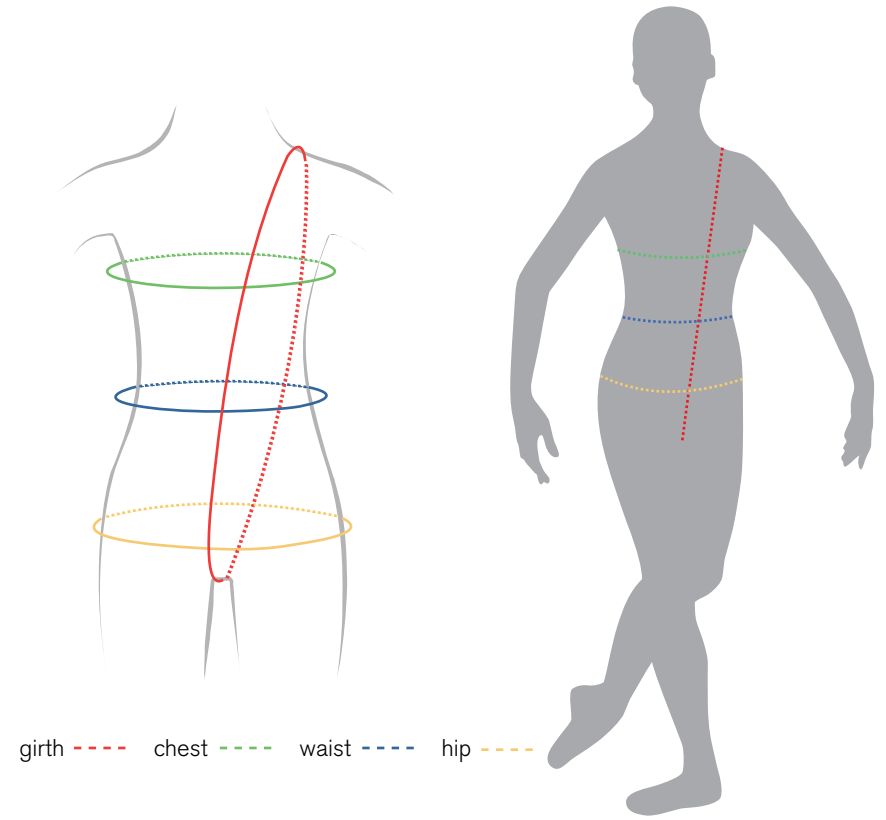

GIRLS SIZING

LADIES SIZING

BLOCH®

GIRLS SIZE CHART

	2-4		4-6 (CHP)		6x/7 (CHS)		8-10 (CHM)		12 (CHL)		14	
	inches	cms	inches	cms	inches	cms	inches	cms	inches	cms	inches	cms
CHEST	20-21	51-53	21-23	53-58	23-25	58-64	25-27	64-69	27-29	69-74	29-31	74-79
WAIST	18-19	46-48	19-21	48-53	21-22	53-56	22-23	56-58	23-25	58-64	26-28	66-71
HIP	21-23	53-58	23-25	58-64	25-27	64-69	27-29	69-74	29-31	74-79	31-33	79-84
GIRTH	32-35	81-89	36-39	91-99	40-43	102-109	44-47	112-119	48-51	122-130	52-55	132-140
INSEAM	18-20	46-51	20-22	51-56	22-24	56-61	24-26	61-66	26-28	66-71	28-30	71-76

LADIES SIZE CHART

	PETITE (P)		SMALL (S)		MEDIUM (M)		LARGE (L)	
	inches	cms	inches	cms	inches	cms	inches	cms
CHEST	30-32	76-81	32-34	81-86	34-36	86-91	36-38	91-97
WAIST	22-24	56-61	24-26	61-66	26-28	66-71	28-30	71-76
HIP	33-35	84-89	35-37	89-94	37-39	94-99	39-41	99-104
GIRTH	55-57	140-145	57-59	145-150	59-61	150-155	61-63	155-160
INSEAM	30-34	76-86	30-34	76-86	30-34	76-86	30-34	76-86

MENS SIZE CHART

	X SMALL (XS)		SMALL (S)		MEDIUM (M)		LARGE (L)		X LARGE (XL)	
	inches	cms	inches	cms	inches	cms	inches	cms	inches	cms
CHEST	33-35	84-89	35-37	89-94	37-39	94-99	39-41	99-104	41-43	104-109
WAIST	26-28	66-71	28-30	71-76	30-32	76-81	32-34	81-86	34-36	86-91
INSEAM	31-35	79-89	31-35	79-89	31-35	79-89	31-35	79-89	31-35	79-89