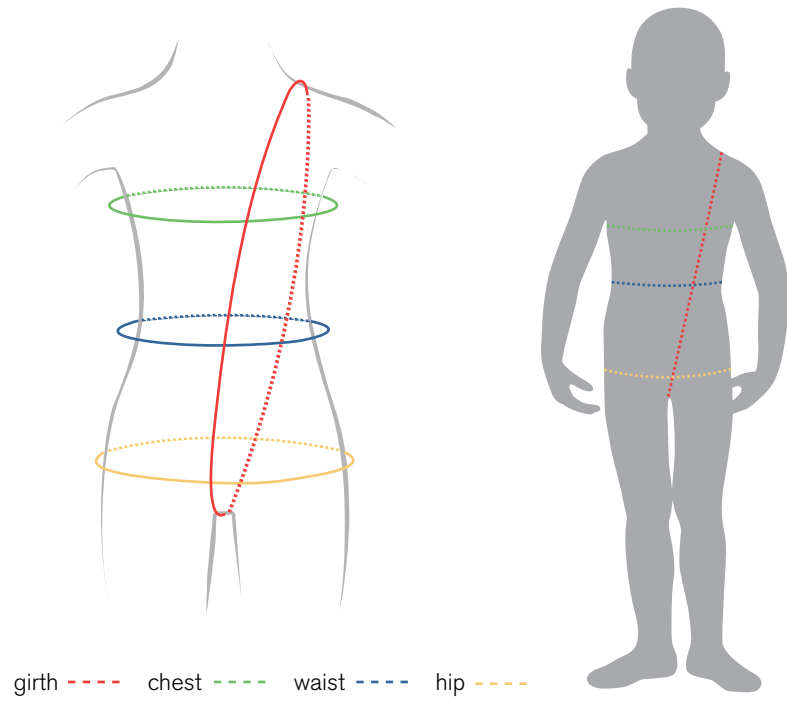

GIRLS SIZING

LADIES SIZING

BLOCH®

GIRLS SIZE CHART

	2-4		4-6 (CHP)		6x/7 (CHS)		8-10 (CHM)		12 (CHL)		14	
	inches	cms	inches	cms	inches	cms	inches	cms	inches	cms	inches	cms
CHEST	20-21	51-53	21-23	53-58	23-25	58-64	25-27	64-69	27-29	69-74	29-31	74-79
WAIST	18-19	46-48	19-21	48-53	21-22	53-56	22-23	56-58	23-25	58-64	26-28	66-71
HIP	21-23	53-58	23-25	58-64	25-27	64-69	27-29	69-74	29-31	74-79	31-33	79-84
GIRTH	32-35	81-89	36-39	91-99	40-43	102-109	44-47	112-119	48-51	122-130	52-55	132-140
INSEAM	18-20	46-51	20-22	51-56	22-24	56-61	24-26	61-66	26-28	66-71	28-30	71-76

LADIES SIZE CHART

	PETITE (P)		SMALL (S)		MEDIUM (M)		LARGE (L)	
	inches	cms	inches	cms	inches	cms	inches	cms
CHEST	30-32	76-81	32-34	81-86	34-36	86-91	36-38	91-97
WAIST	22-24	56-61	24-26	61-66	26-28	66-71	28-30	71-76
HIP	33-35	84-89	35-37	89-94	37-39	94-99	39-41	99-104
GIRTH	55-57	140-145	57-59	145-150	59-61	150-155	61-63	155-160
INSEAM	30-34	76-86	30-34	76-86	30-34	76-86	30-34	76-86

MENS SIZE CHART

	X SMALL (XS)		SMALL (S)		MEDIUM (M)		LARGE (L)		X LARGE (XL)	
	inches	cms	inches	cms	inches	cms	inches	cms	inches	cms
CHEST	33-35	84-89	35-37	89-94	37-39	94-99	39-41	99-104	41-43	104-109
WAIST	26-28	66-71	28-30	71-76	30-32	76-81	32-34	81-86	34-36	86-91
INSEAM	31-35	79-89	31-35	79-89	31-35	79-89	31-35	79-89	31-35	79-89